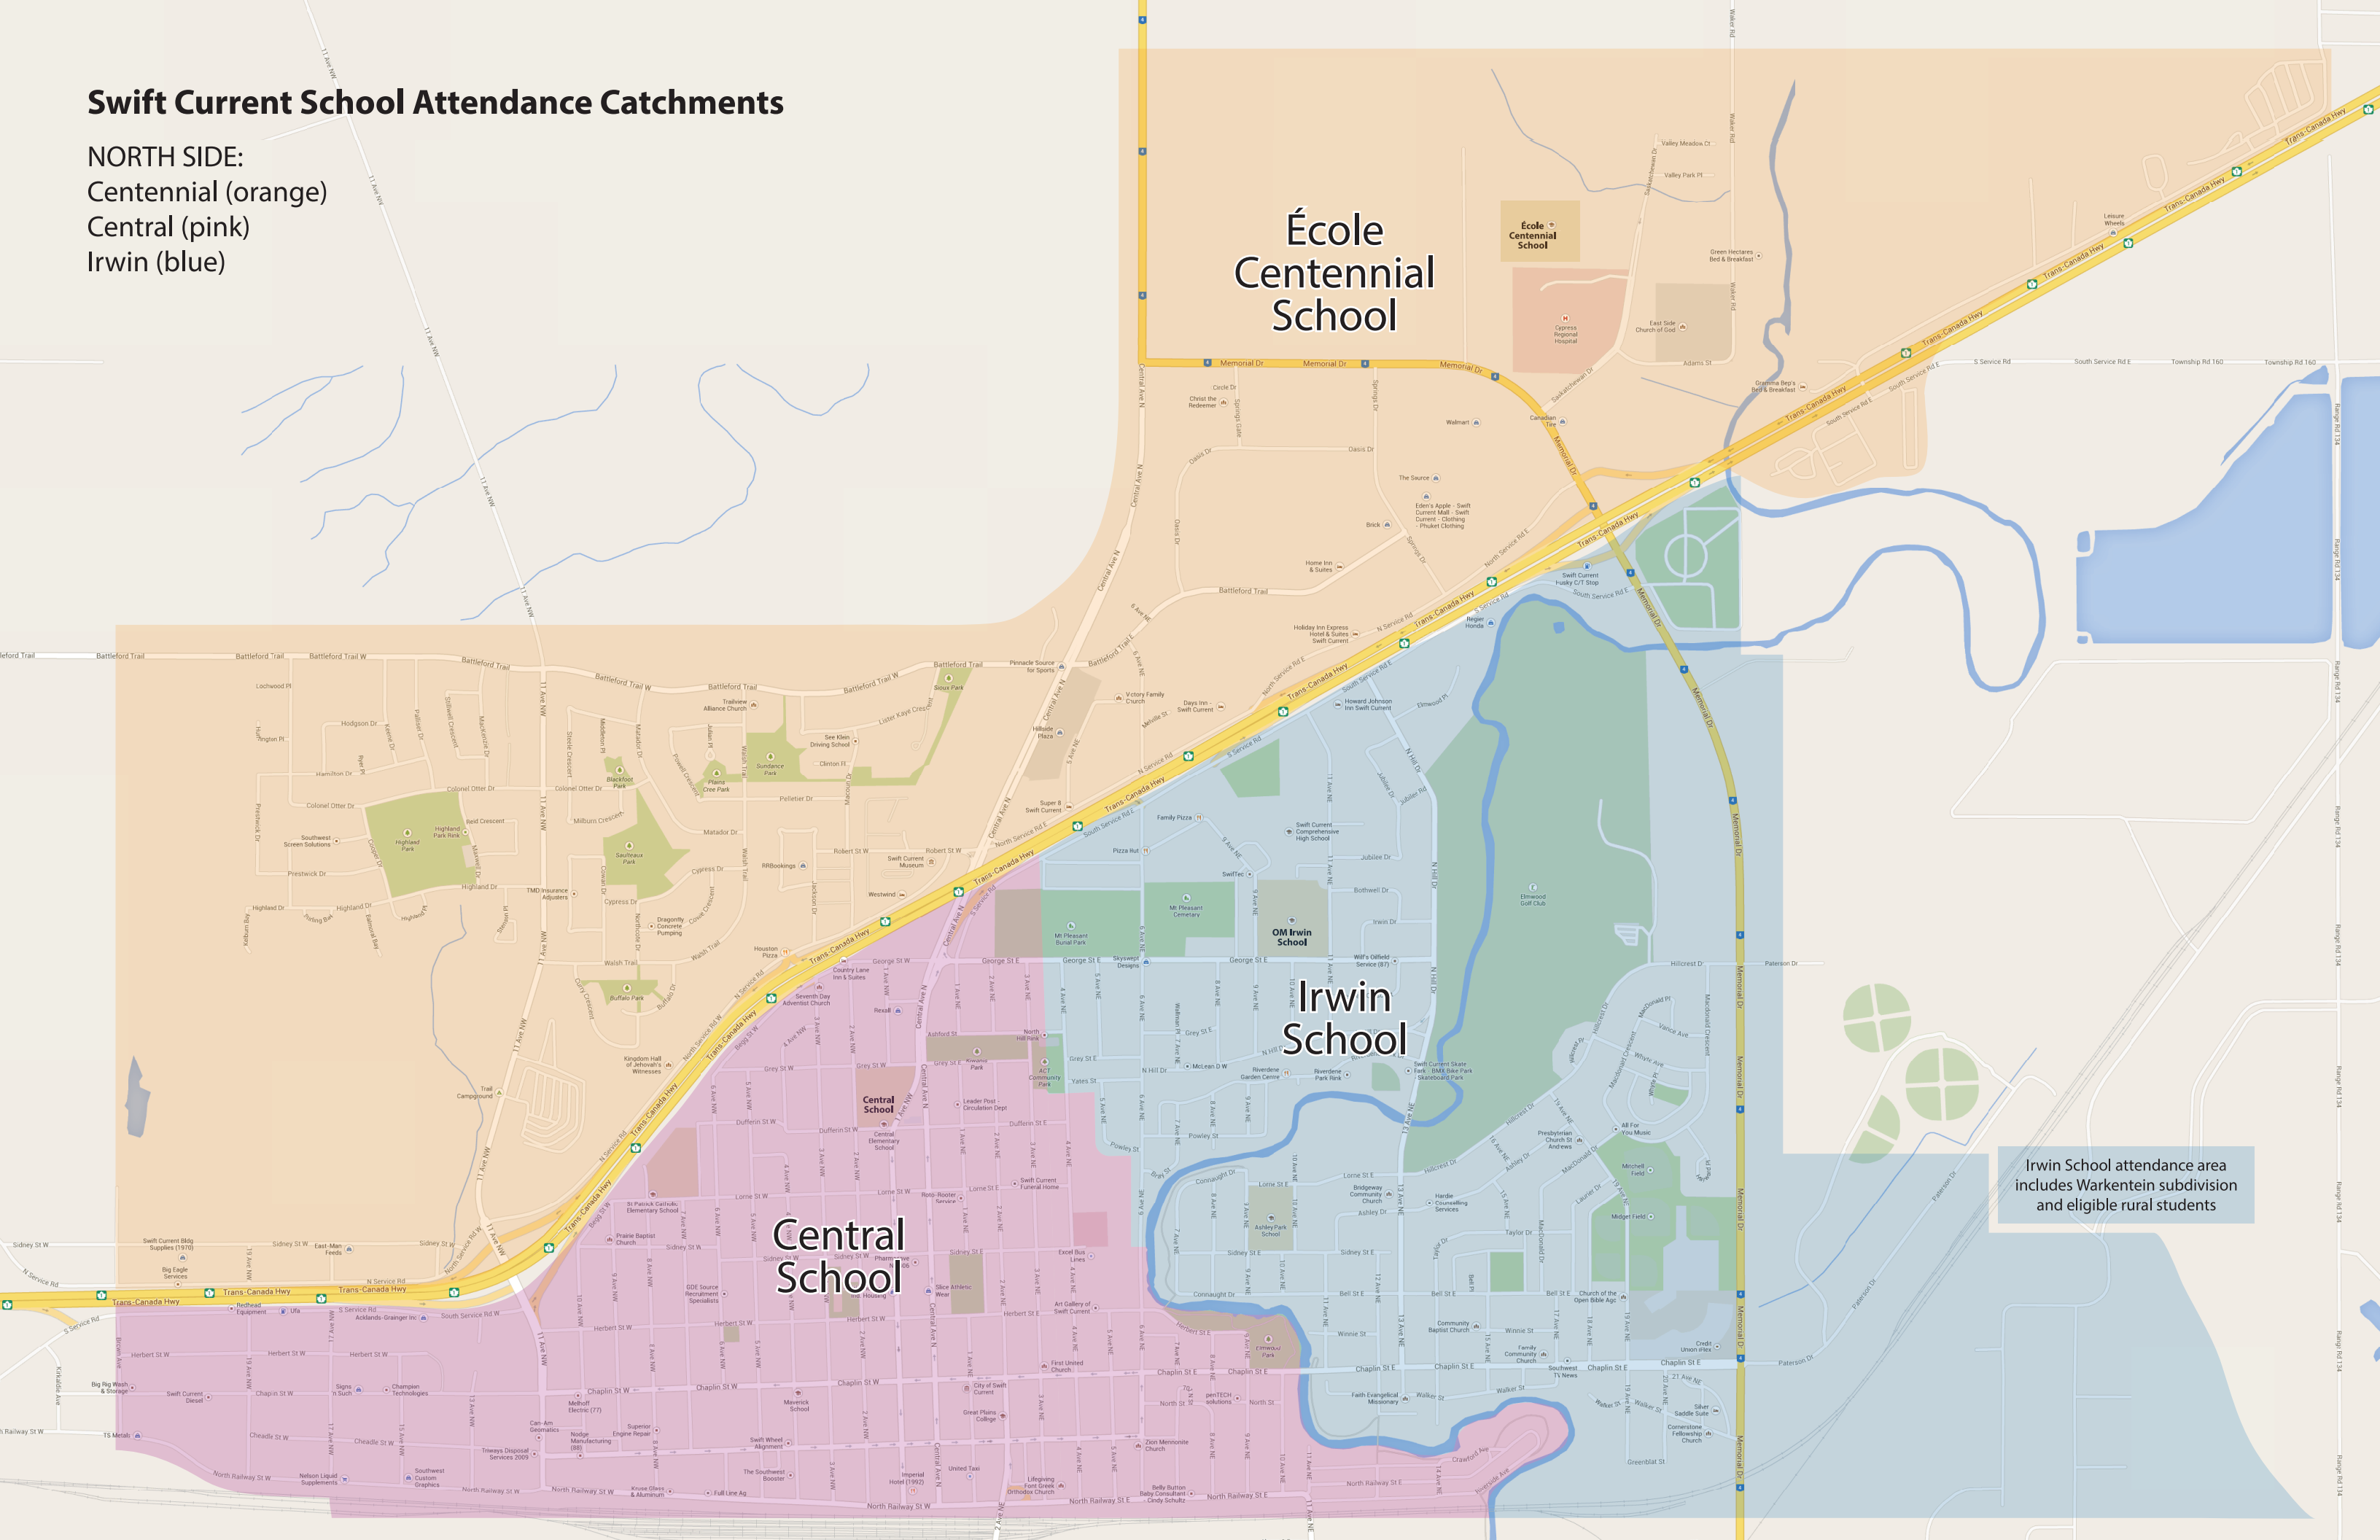

Swift Current School Attendance Catchments

NORTH SIDE:
Centennial (orange)
Central (pink)
Irwin (blue)

École
Centennial
School

École
Centennial
School

Irwin
School

Central
School

Irwin School attendance area
includes Warkentein subdivision
and eligible rural students